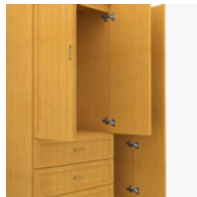

cotswold

Armoire Wardrobe
3 Drawers, 3 Doors

kwalu.

Furnishing the Future™

cotswold

Armoire Wardrobe 3 Drawers, 3 Doors

Evoking a sense of stately country grace, the gently radiused corners, overlay door and drawer design and OG edging make the Cotswold Collection ideal for use in resident rooms. Bead board inlays provide an elegant detail. This collection is available in a wide array of wood-grained finishes.

The raised overlay over the bead board design on this collection adds a classic style feature.

Door Hinges

100° self-closing, kitchen-grade Blum® Euro Hinges provide a smooth motion.

Drawers

Are constructed with both dowel and mechanical fasteners for additional strength. 100lb static and dynamic load Euro Drawer Slides allow for easy opening and closing.